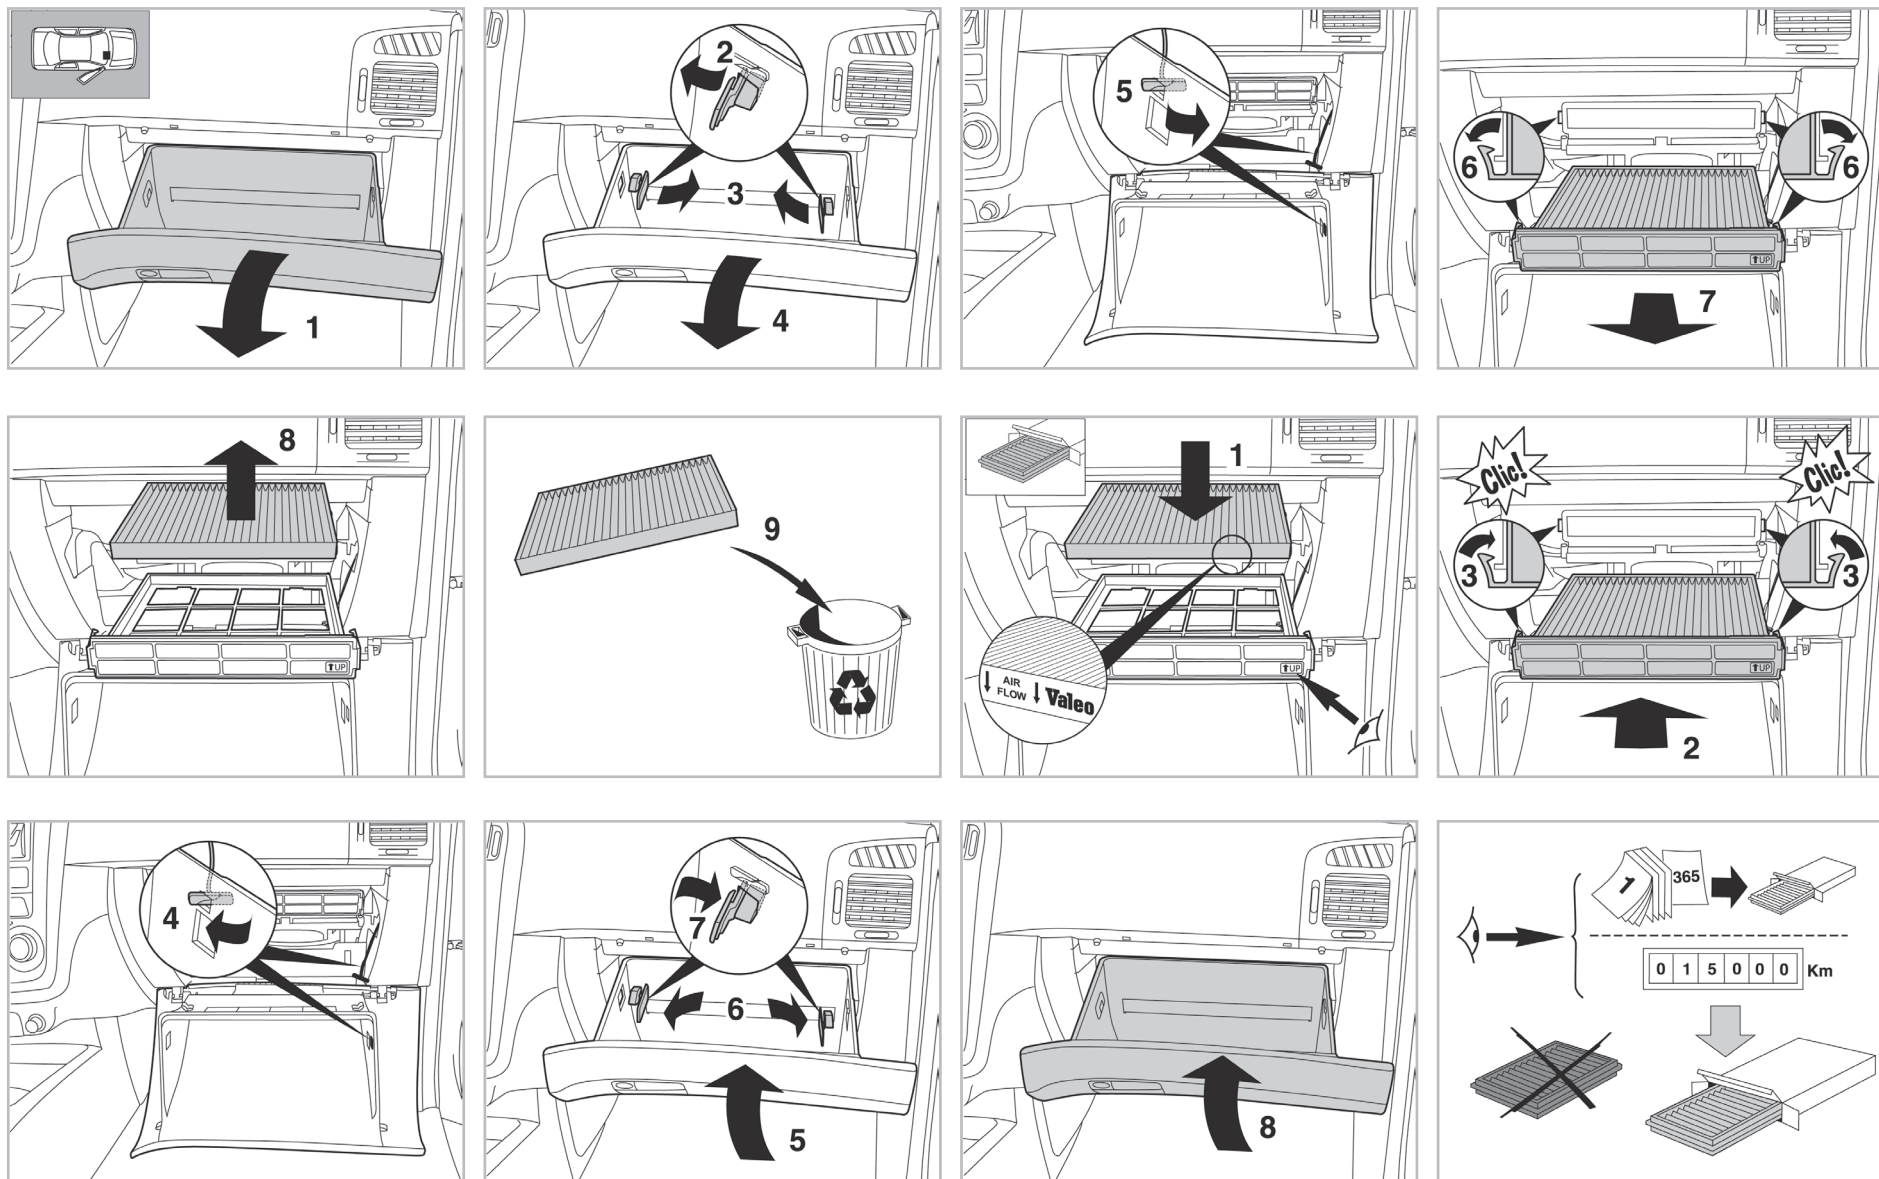

COMFORT

particle filter

715639

FH160

PA

WANT TO KNOW MORE?

www.valeo-techassist.com

FOR HYUNDAI TUCSON A/C+ (08/04 >) RHD